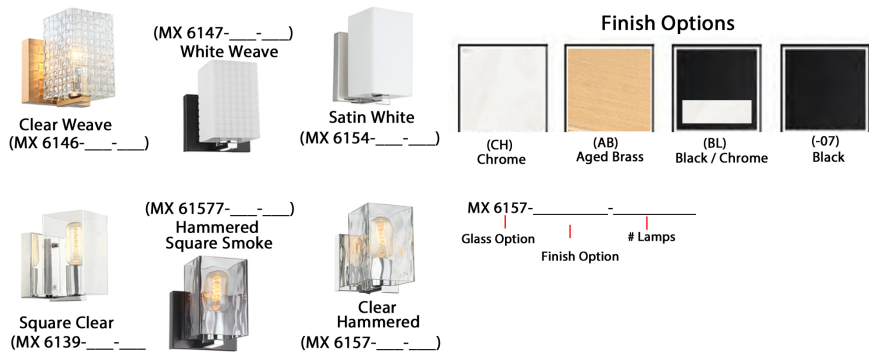

Image May Not Reflect Fixture Finish

MX 6139AB-1
L:5.5" H:6.5" Ext:5.5"
Finish: Aged Brass
Glass: Clear
Lamps: 60W (M) A19

REFERENCE	QTY.	REMARKS	Project
			Location/Type
			Architect
			Engineer
			Contractor
			Submitted By: _____ Date: _____